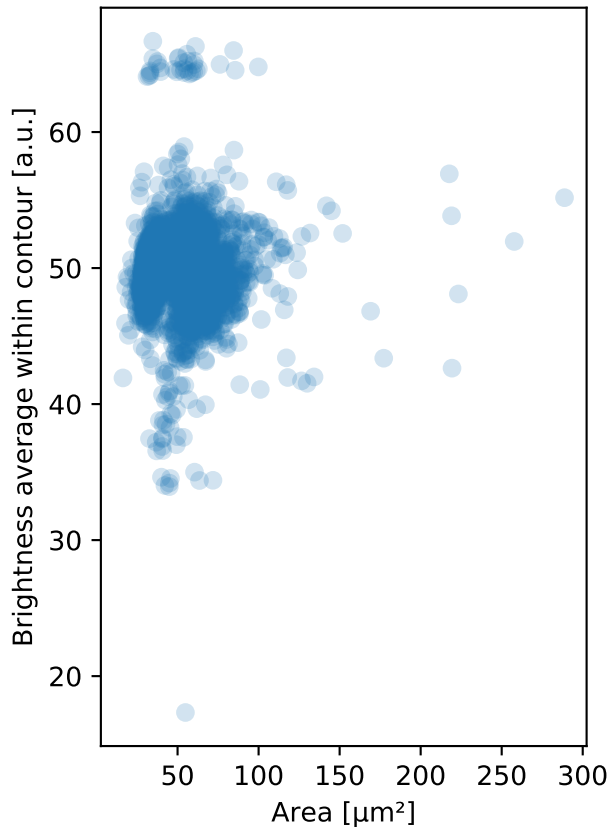

unfiltered

Deformation ≤ 0.1 