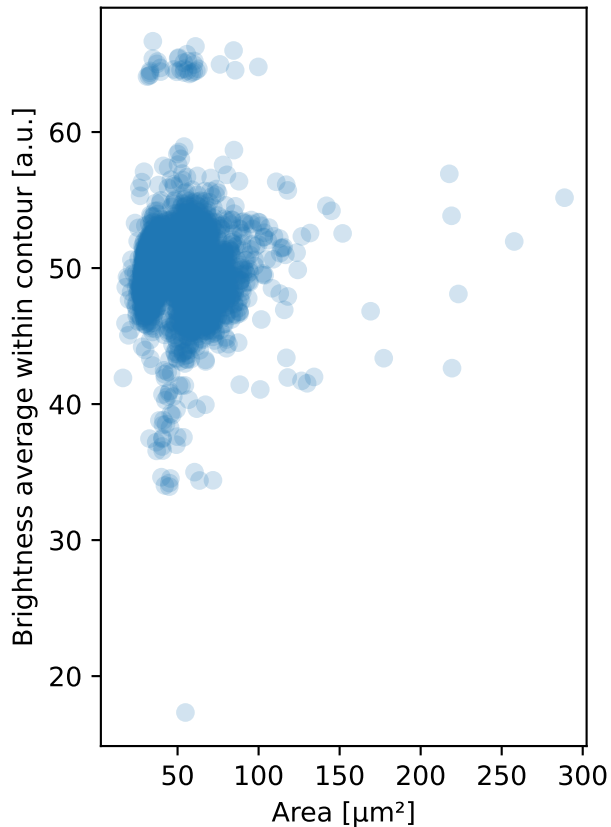

unfiltered

Deformation ≤ 0.1 