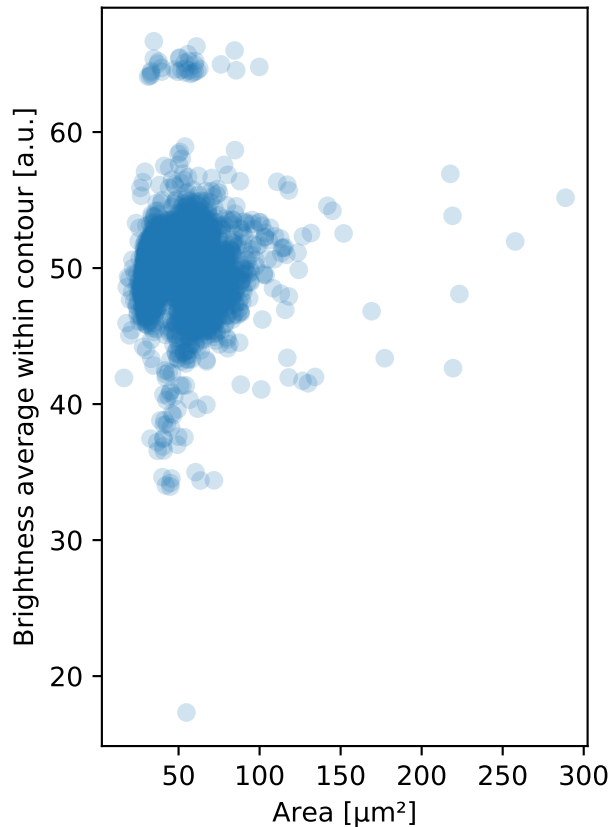

unfiltered

Deformation ≤ 0.1 